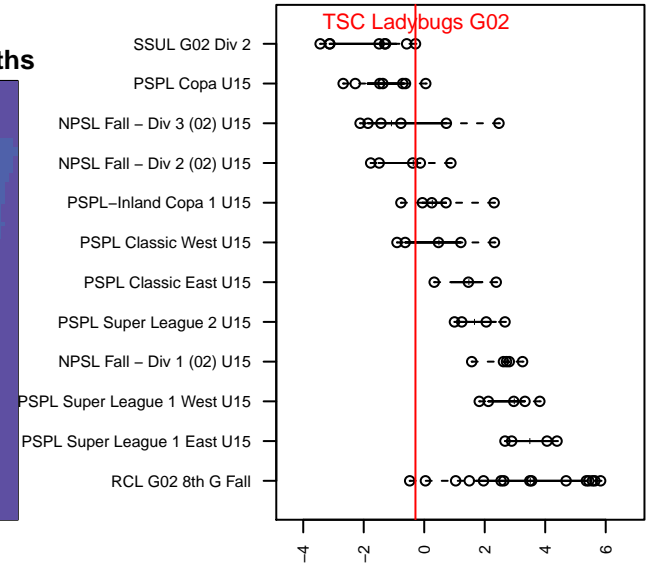

**attack and defense rating
relative to others at age
and all opponents in last 13 months**